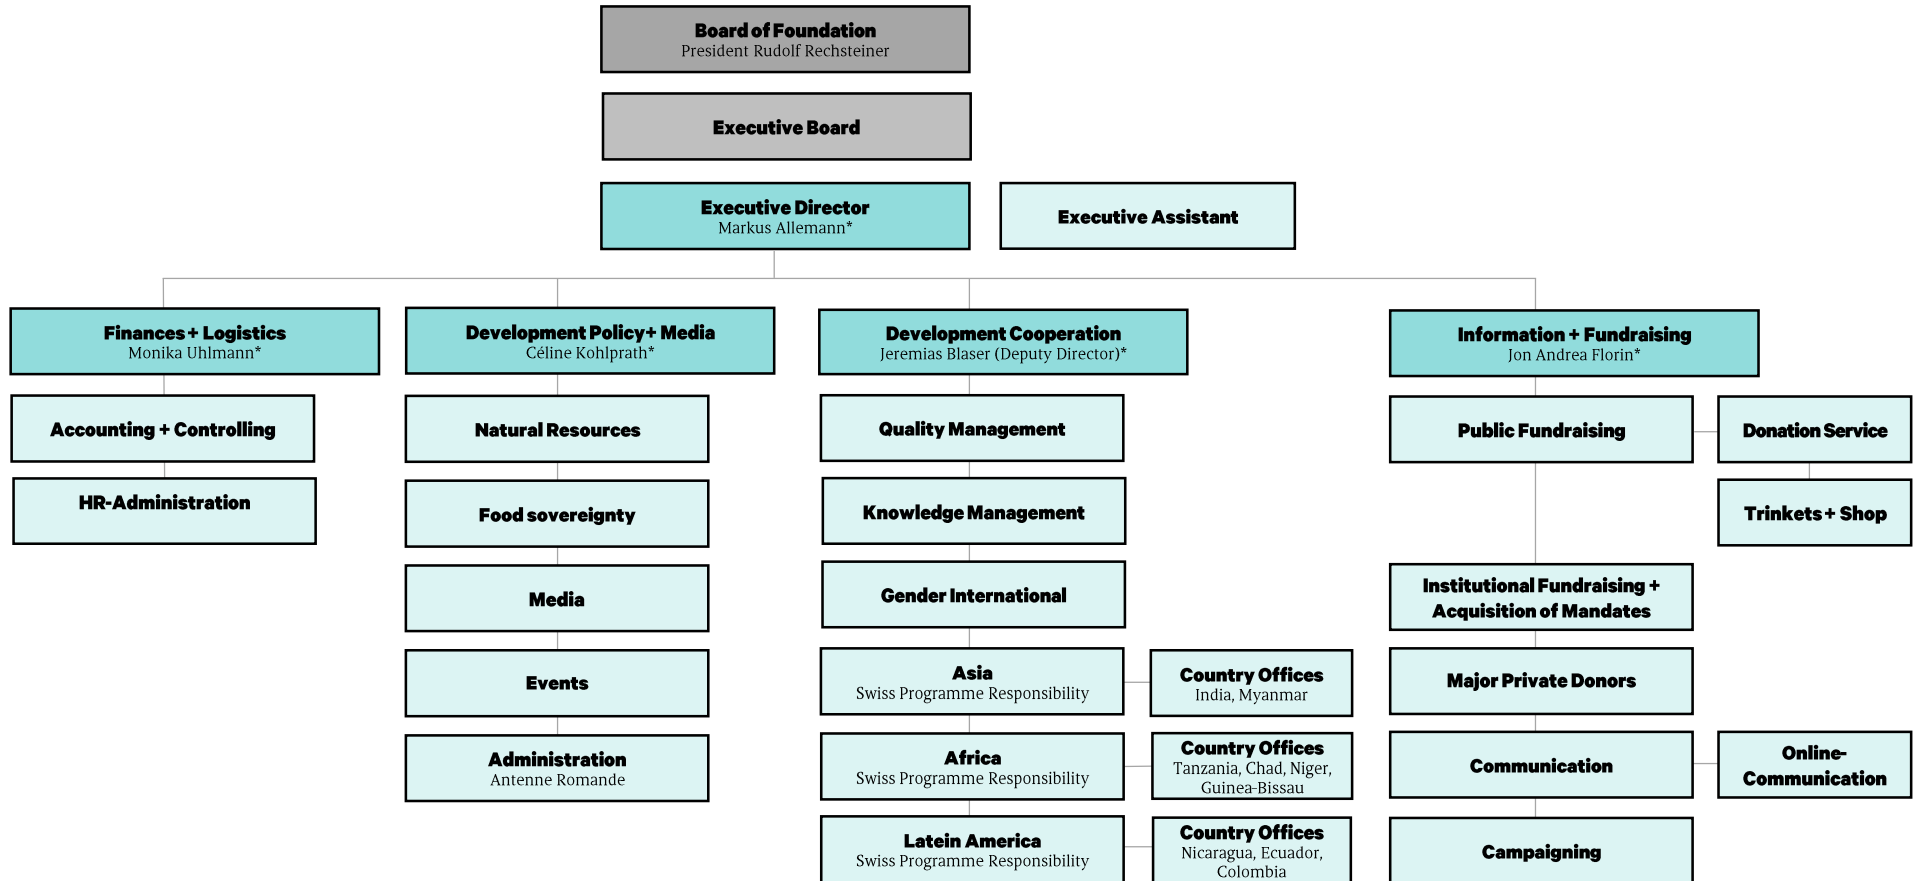

ORGANISATION CHART SWITZERLAND

*Members of the SWISSAID Executive Committee
Markus Allemann, Jeremias Blaser, Jon Andrea Florin,
Céline Kohlprath, Monika Uhlmann,