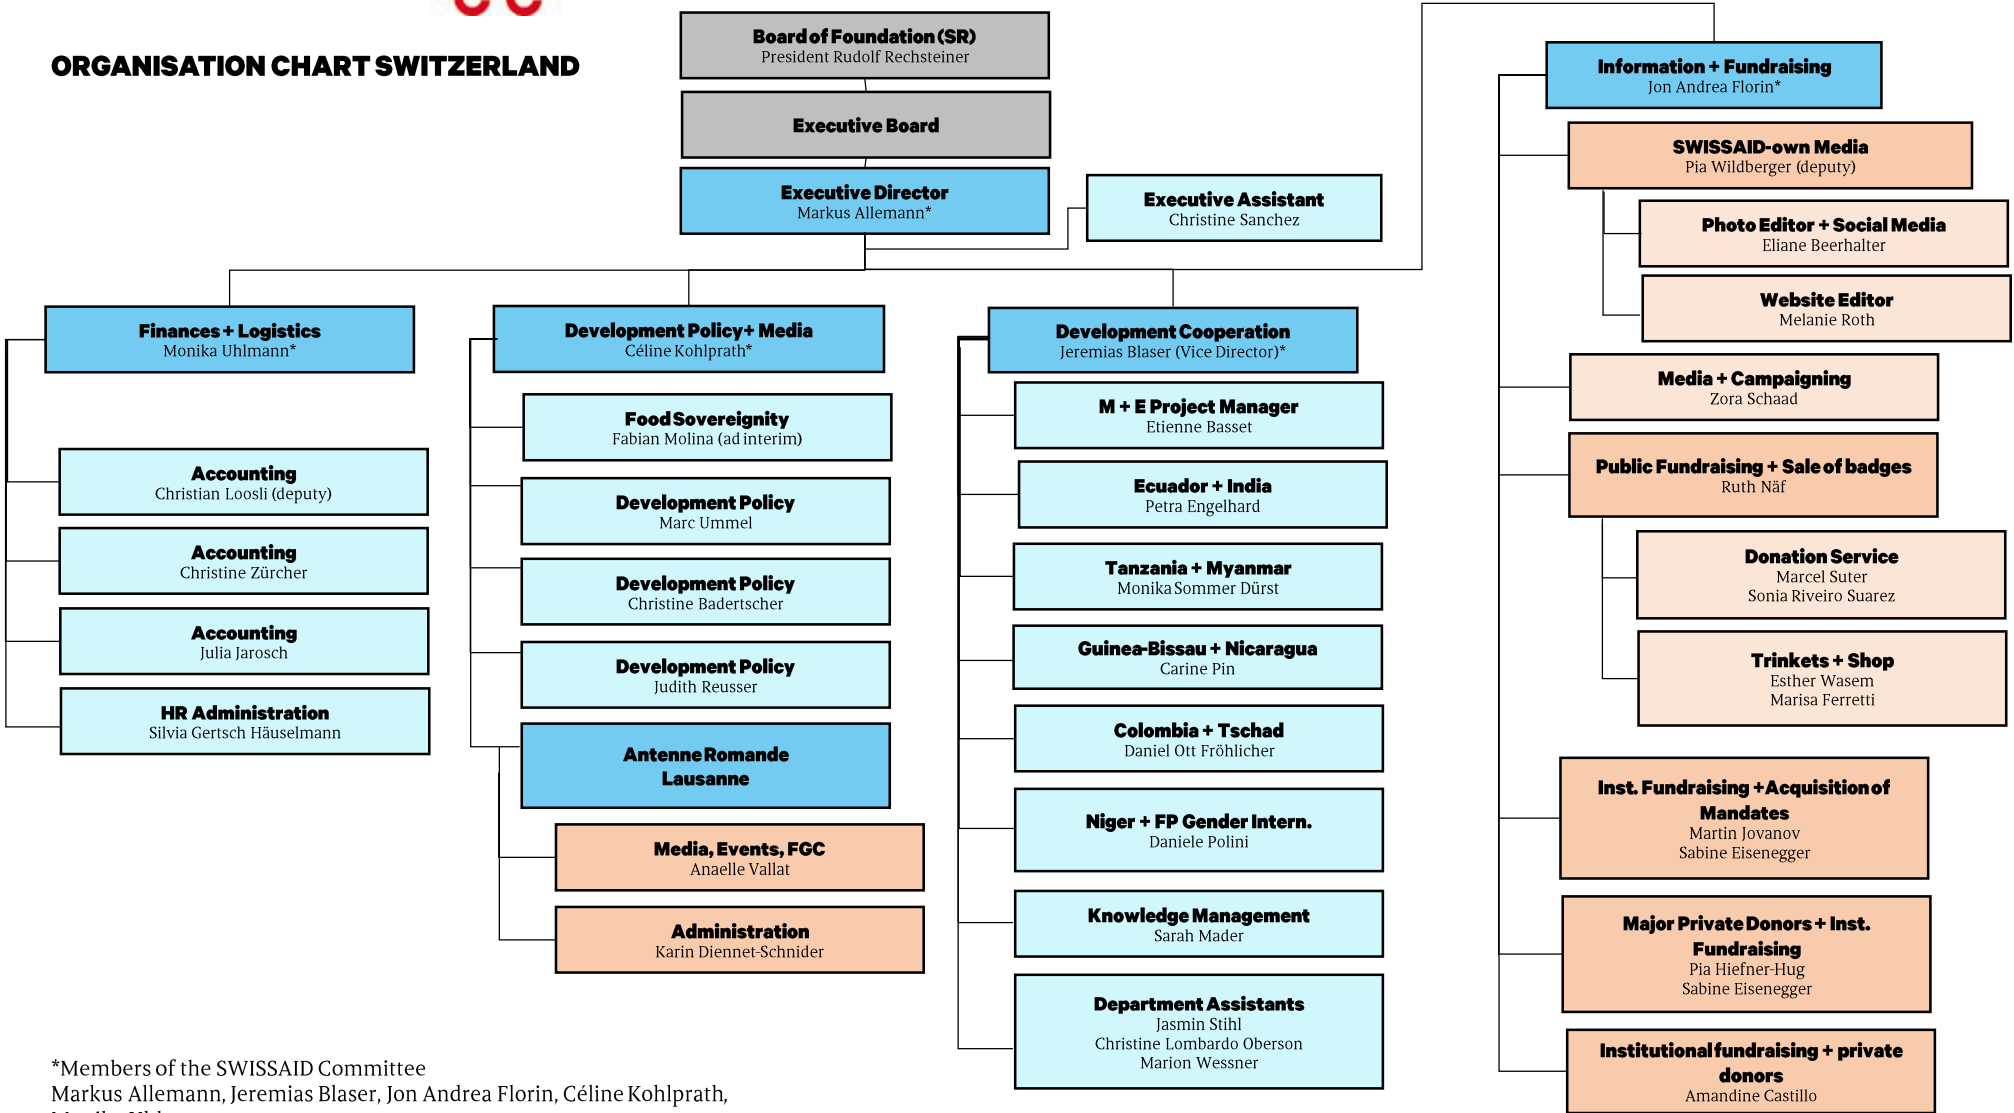

## ORGANISATION CHART SWITZERLAND

\*Members of the SWISSAID Committee  
Markus Allemann, Jeremias Blaser, Jon Andrea Florin, Céline Kohlprath,  
Monika Uhlmann,